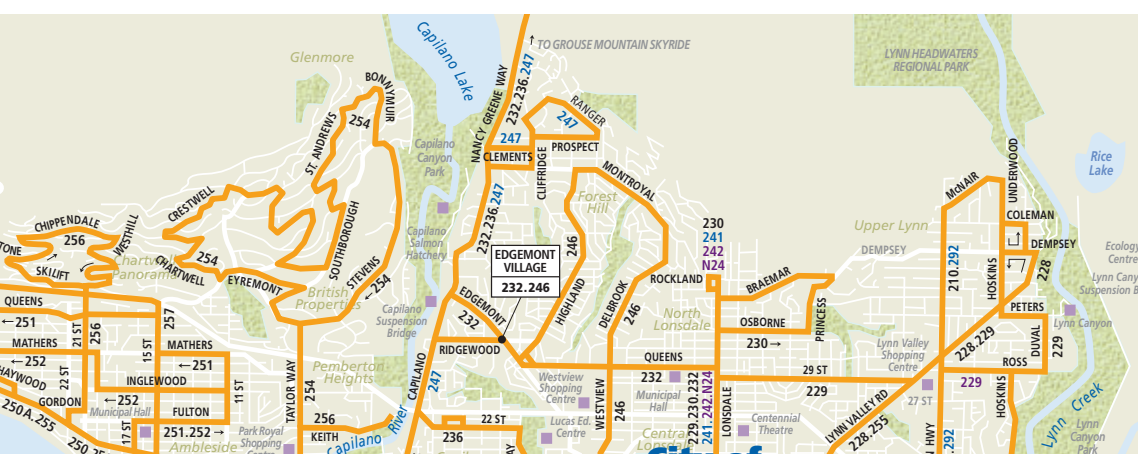

West Vancouver

District of North Vancouver

City of North Vancouver

Horseshoe Bay

Lions Bay

Bowen Island

PARK ROYAL
239.246.250.251.252
253.254.255.256.257.258

LONSDALE QUAY
228.229.230.236
239.242.246.N24

PHIBBS EXCHANGE
28.130.210.211.212
214.229.232.239.C15

KOOTENAY LOOP
C1.10.27.28
130.135.160
190.N35

STANLEY PARK LOOP
19

WATERFRONT
WCE.44.50.98

SUBURBAN BUSES ON HASTINGS STREET
135.160.190

PNE PARK & RIDE
10.135