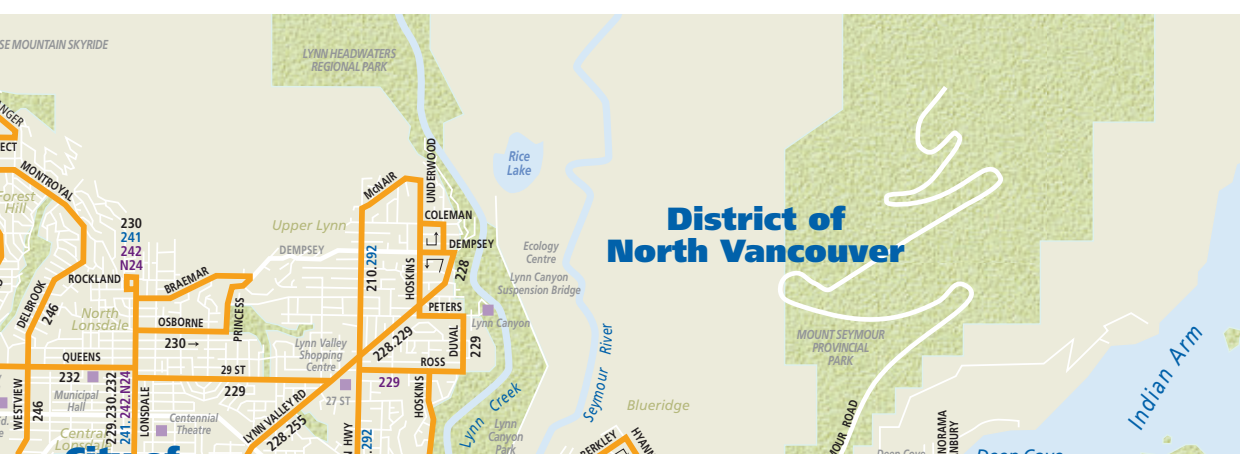

West Vancouver

District of North Vancouver

City of North Vancouver

Horseshoe Bay

Lions Bay

Bowen Island

PARK ROYAL
239.246.250.251.252
253.254.255.256.257.258

LONSDALE QUAY
228.229.230.236
239.242.246.N24

PHIBBS EXCHANGE
28.130.210.211.212
214.229.232.239.C15

KOOTENAY LOOP
C1.10.27.28
130.135.160
190.N35

STANLEY PARK LOOP
19

WATERFRONT
WCE.44.50.98

SUBURBAN BUSES ON HASTINGS STREET
135.160.190

PNE PARK & RIDE
10.135