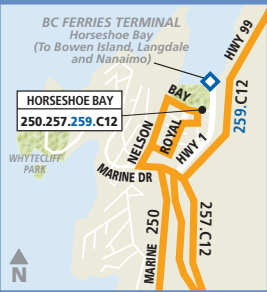

West Vancouver

District of North Vancouver

City of North Vancouver

Horseshoe Bay

Lions Bay

Bowen Island

PARK ROYAL
239.246.250.251.252
253.254.255.256.257.258

LONSDALE QUAY
228.229.230.236
239.242.246.N24

PHIBBS EXCHANGE
28.130.210.211.212
214.229.232.239.C15

KOOTENAY LOOP
C1.10.27.28
130.135.160
190.N35

STANLEY PARK LOOP
19

WATERFRONT
WCE.44.50.98

SUBURBAN BUSES ON HASTINGS STREET
135.160.190

PNE PARK & RIDE
10.135